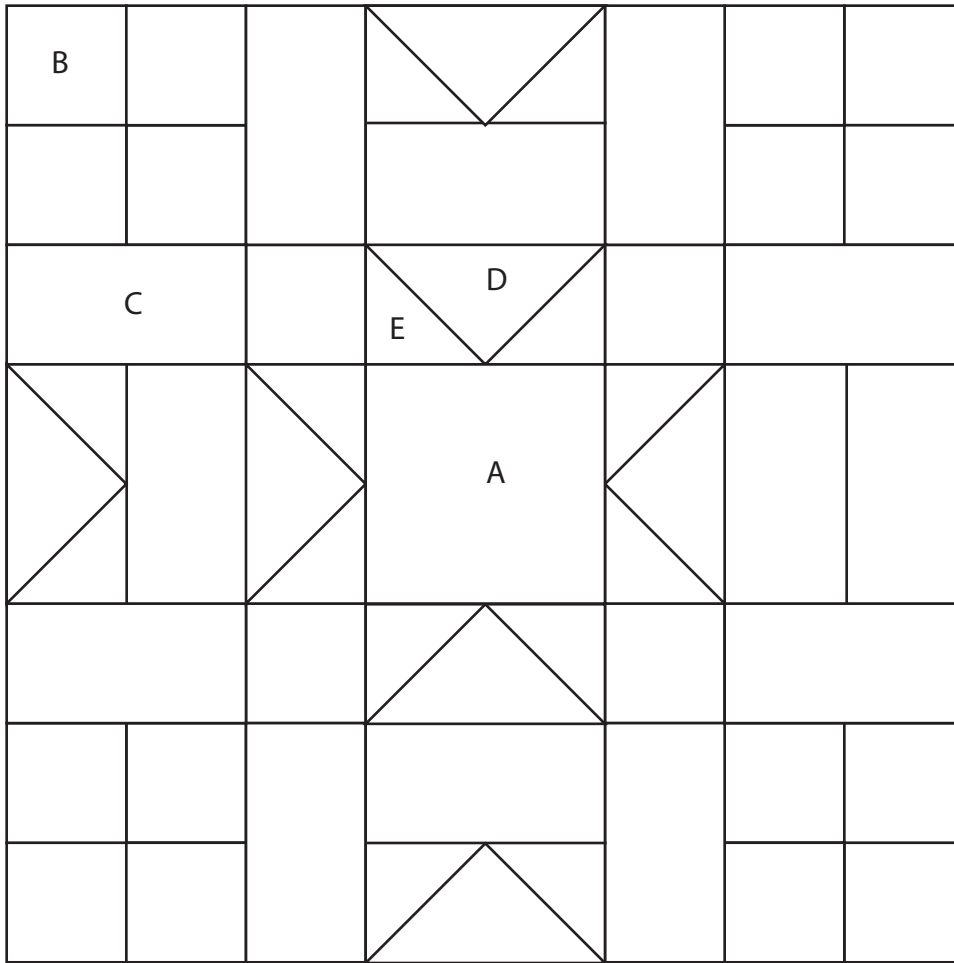

Merry Merry Christmas Quilt

Winter Stars Block© by Debby Kratovil 2014
 Finished Size: 12" x 12"

Appliqué to a 10-1/2" background square

Reindeer Templates
Add seam allowance