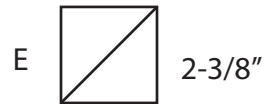

Merry Merry Christmas Quilt

Winter Stars Block© by Debby Kratovil 2014
 Finished Size: 12" x 12"

Appliqué to a 10-1/2" background square

Reindeer Templates
Add seam allowance